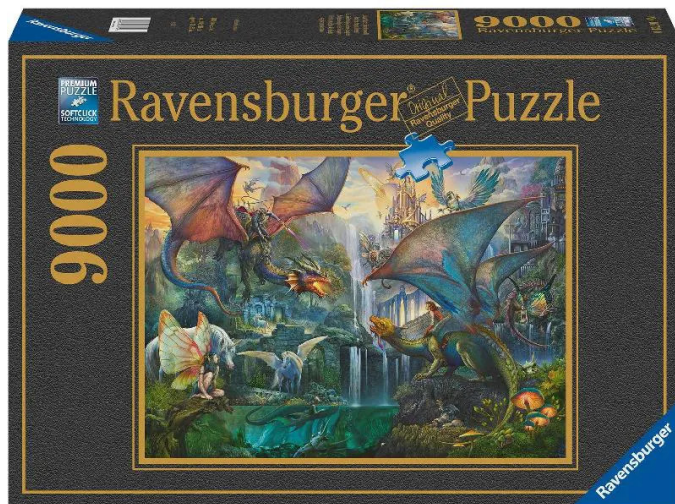

Item no.: 342686

RAV16721 - Magical Dragon Forest, Puzzle 9000 Pieces (DE Edition)

from **106,93 EUR**

Item no.: 342686
shipping weight: 4.40 kg
Manufacturer: Ravensburger AG

Product Description

Magical dragon forest, puzzle 9000 pieces (DE), ages 14+