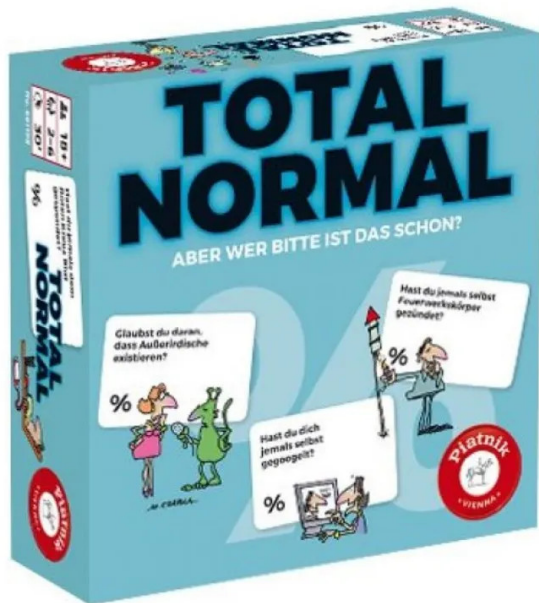

## 6611 - Total Normal - Board game, 2-6 players, ages 18+ (DE edition)

**7,91 EUR**

Item no.: 341971  
 shipping weight: 0.40 kg  
 Manufacturer: Piatnik & Söhne

### Product Description

Total Normal - board game (DE), for 2-6 players, ages 18+

Do you believe in the existence of extraterrestrials? " or Have you ever got a love letter written? " or Have you ever fell asleep at work? " : Total normal's questions are tough - and so are the answers! Because this entertaining game is not just about personal experiences and experiences that should be responded to truthfully. Likewise, the other players have to be assessed and their answers have to be guessed. Depending on how well the players know each other, it can be quite difficult at times. Last but not least, the two to six players also decide what percentage of the German-speaking population answer the respective question with yes - surprising results are guaranteed! The funny question game is designed for players aged 18 and over and is based on publicly available statistics and intensive internet research in German-speaking countries. While some answers can still be discovered with a little thought and logical conclusions, there are always results that no one expected.

Warning!Not suitable for children under 36 months. Legal minimum age: 18, legal maximum age: 99

- Number of players: 2-6
- Age: from 18 years
- Playing time: 30 minutes
- Format: 6 x 16.5 x 16.5 cm
- Weight: 350 g