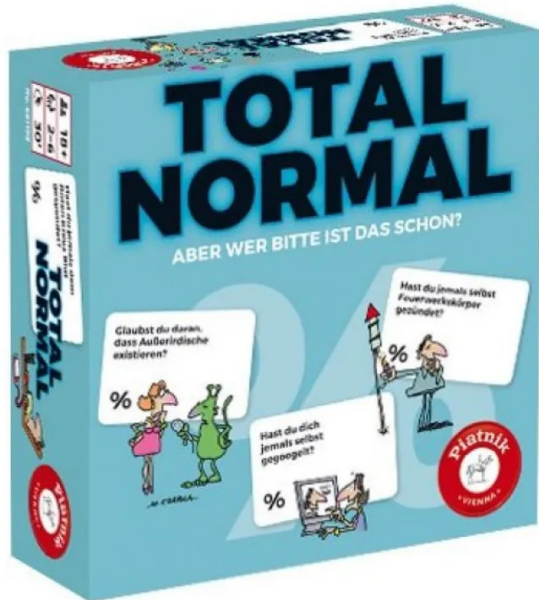

Item no.: 341971

6611 - Total Normal - Board game, 2-6 players, ages 18+ (DE edition)

from **9,17 EUR**

Item no.: 341971
 shipping weight: 0.40 kg
 Manufacturer: Piatnik & Söhne

Product Description

Total Normal - board game (DE), for 2-6 players, ages 18+

Do you believe in the existence of extraterrestrials? " or Have you ever got a love letter written? " or Have you ever fell asleep at work? " : Total normal's questions are tough - and so are the answers! Because this entertaining game is not just about personal experiences and experiences that should be responded to truthfully. Likewise, the other players have to be assessed and their answers have to be guessed. Depending on how well the players know each other, it can be quite difficult at times. Last but not least, the two to six players also decide what percentage of the German-speaking population answer the respective question with yes - surprising results are guaranteed! The funny question game is designed for players aged 18 and over and is based on publicly available statistics and intensive internet research in German-speaking countries. While some answers can still be discovered with a little thought and logical conclusions, there are always results that no one expected.

Warning!Not suitable for children under 36 months. Legal minimum age: 18, legal maximum age: 99

- Number of players: 2-6
- Age: from 18 years
- Playing time: 30 minutes
- Format: 6 x 16.5 x 16.5 cm
- Weight: 350 g