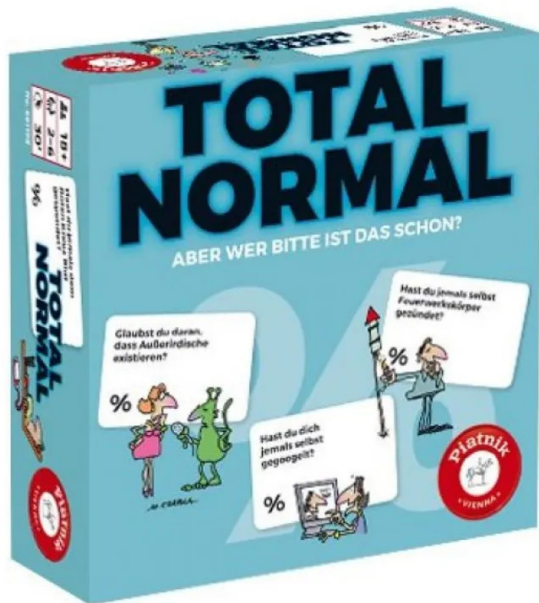

Item no.: 341971

6611 - Total Normal - Board game, 2-6 players, ages 18+ (DE edition)

7,91 EUR

Item no.: 341971
 shipping weight: 0.40 kg
 Manufacturer: Piatnik & Söhne

Product Description

Total Normal - board game (DE), for 2-6 players, ages 18+

Do you believe in the existence of extraterrestrials? " ", Have you ever got a love letter written? " " or Have you ever fell asleep at work? " ": Total normal's questions are tough - and so are the answers! Because this entertaining game is not just about personal experiences and experiences that should be responded to truthfully. Likewise, the other players have to be assessed and their answers have to be guessed. Depending on how well the players know each other, it can be quite difficult at times. Last but not least, the two to six players also decide what percentage of the German-speaking population answer the respective question with yes - surprising results are guaranteed! The funny question game is designed for players aged 18 and over and is based on publicly available statistics and intensive internet research in German-speaking countries. While some answers can still be discovered with a little thought and logical conclusions, there are always results that no one expected.

Warning!Not suitable for children under 36 months. Legal minimum age: 18, legal maximum age: 99

- Number of players: 2-6
- Age: from 18 years
- Playing time: 30 minutes
- Format: 6 x 16.5 x 16.5 cm
- Weight: 350 g