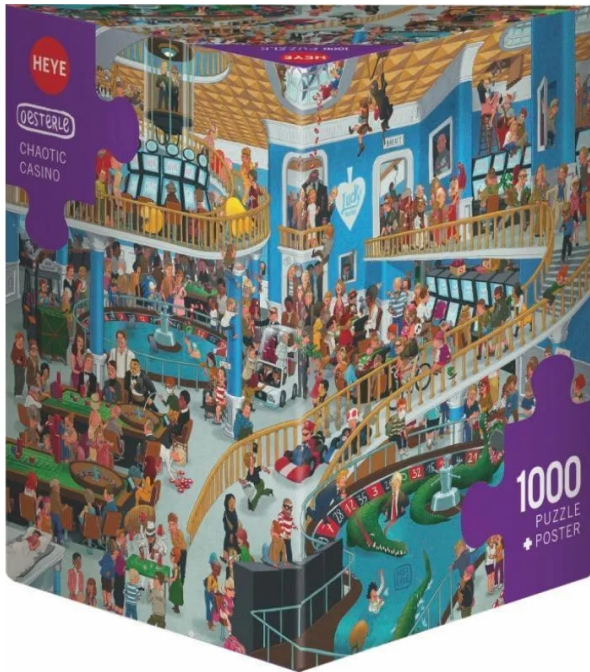

Item no.: 341498

299347 - Chaotic Casino, Oesterle - 1000 pieces, 70 x 50 cm

from **12,83 EUR**

Item no.: 341498
shipping weight: 0.90 kg
Manufacturer: Heye-Puzzles

Product Description

Chaotic Casino, Oesterle - 1000 pieces, 70 x 50 cm

In Uli Oesterle's casino, all sorts of crazy people come together to get rid of money that would otherwise be floating around pointlessly in the account. Alors, faites vos puzzles! Attention! Not suitable for children under 36 months.

- Pieces: 1000
- Size: 70 x 50 cm
- Weight: 670 g

Specifications

Scan this QR code to
view the product
All details, up-to-date
prices and availability