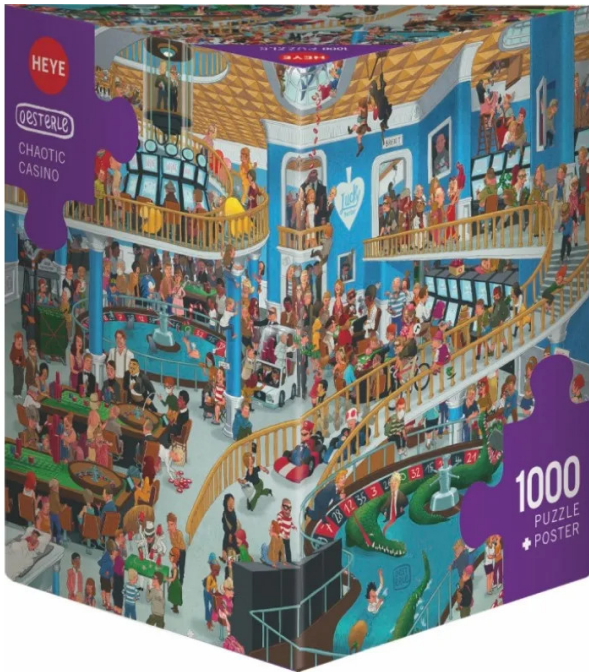

Item no.: 341498

299347 - Chaotic Casino, Oesterle - 1000 pieces, 70 x 50 cm

10,40 EUR

Item no.: 341498
shipping weight: 0.90 kg
Manufacturer: Heye-Puzzles

Product Description

Chaotic Casino, Oesterle - 1000 pieces, 70 x 50 cm

In Uli Oesterle's casino, all sorts of crazy people come together to get rid of money that would otherwise be floating around pointlessly in the account. Alors, faites vos puzzles! Attention! Not suitable for children under 36 months.

- Pieces: 1000
- Size: 70 x 50 cm
- Weight: 670 g

Specifications

Scan this QR code to
view the product
All details, up-to-date
prices and availability