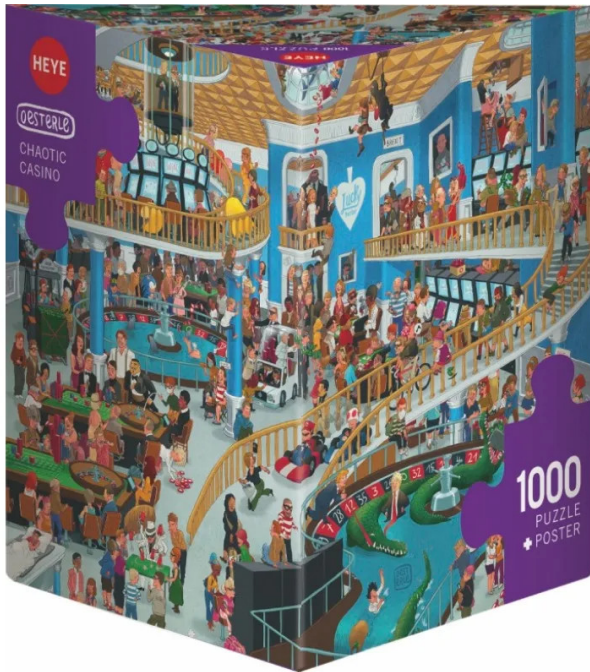

Item no.: 341498

**299347 - Chaotic Casino, Oesterle - 1000 pieces, 70 x 50 cm**

from **10,97 EUR**

Item no.: 341498  
shipping weight: 0.90 kg  
Manufacturer: Heye-Puzzles

### Product Description

Chaotic Casino, Oesterle - 1000 pieces, 70 x 50 cm

In Uli Oesterle's casino, all sorts of crazy people come together to get rid of money that would otherwise be floating around pointlessly in the account. Alors, faites vos puzzles!  
Attention! Not suitable for children under 36 months.

- Pieces: 1000
- Size: 70 x 50 cm
- Weight: 670 g