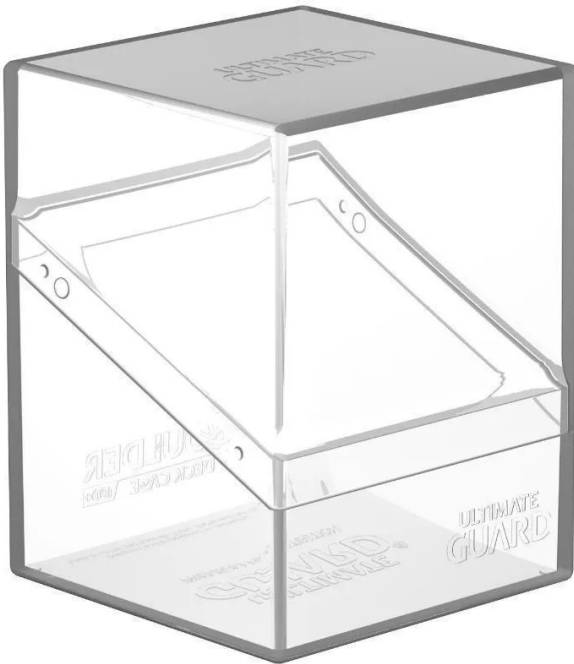

Item no.: 340330

## UGD010894 - Boulder Deck Case - 100+ Cards, Standardsize, transparent

from **5,95 EUR**

Item no.: 340330  
shipping weight: 0.20 kg  
Manufacturer: Ultimate Guard

### Product Description

Boulder Deck Case - 100+ Cards, Standardsize, transparent

Handy and solid deck case with soft-touch surface and super-easy opening. Holds up to 100 double-sleeved cards. Modularly designed to fit perfectly in Flip'n'Tray and ArkHive cases.

Attention! Not suitable for children under 36 months./ No cards included.

- Durable and rigid box
- Secure closure
- Soft-touch surface
- Designed to fit into other Ultimate Guard products: Superhive 550+, Arkhive 400+, Arkhive 800+, FlipnTray 80+, Twin FlipnTray 160+
- Designed for 100 double-sleeved or 120 single-sleeved standard sized cards in Ultimate Guard Sleeves