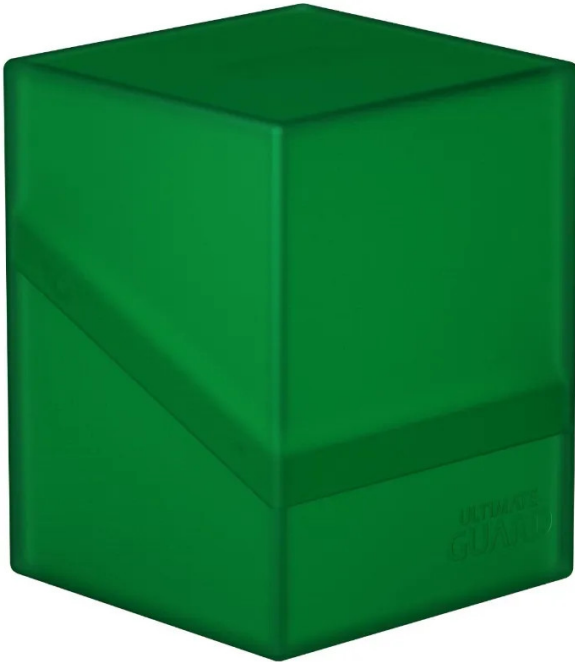

Item no.: 340321

UGD010694 - Boulder Deck Case - 100+ Cards, Standardsize, emerald

from **6,20 EUR**

Item no.: 340321
shipping weight: 0.20 kg
Manufacturer: Ultimate Guard

Product Description

Boulder Deck Case - 100+ Cards, Standardsize, emerald

Handy and solid deck case with soft-touch surface and super-easy opening. Holds up to 100 double-sleeved cards. Modularly designed to fit perfectly in Flip'nTray and ArkHive cases.

Attention! Not suitable for children under 36 months./ No cards included.

- Durable and rigid box
- Secure closure
- Soft-touch surface
- Designed to fit into other Ultimate Guard products: Superhive 550+, Arkhive 400+, Arkhive 800+, FlipnTray 80+, Twin FlipnTray 160+
- Designed for 100 double-sleeved or 120 single-sleeved standard sized cards in Ultimate Guard Sleeves