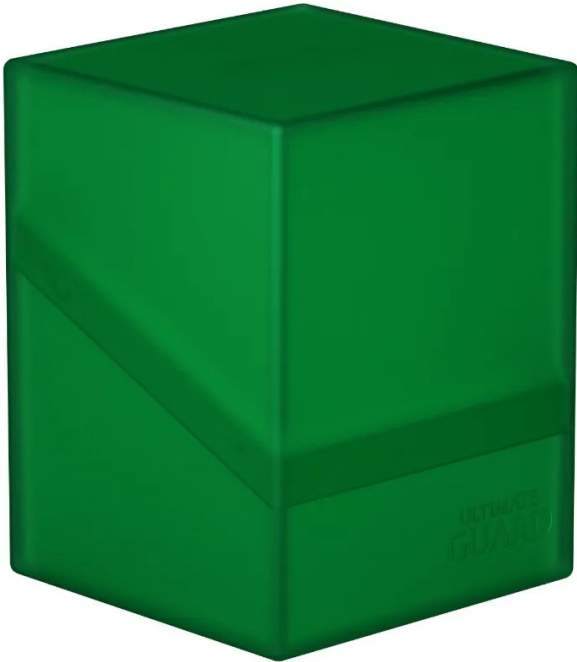

Item no.: 340321

## UGD010694 - Boulder Deck Case - 100+ Cards, Standardsize, emerald

from **6,20 EUR**

Item no.: 340321  
shipping weight: 0.20 kg  
Manufacturer: Ultimate Guard

### Product Description

Boulder Deck Case - 100+ Cards, Standardsize, emerald

Handy and solid deck case with soft-touch surface and super-easy opening. Holds up to 100 double-sleeved cards. Modularly designed to fit perfectly in Flip'n'Tray and ArkHive cases.

Attention! Not suitable for children under 36 months./ No cards included.

- Durable and rigid box
- Secure closure
- Soft-touch surface
- Designed to fit into other Ultimate Guard products: Superhive 550+, Arkhive 400+, Arkhive 800+, FlipnTray 80+, Twin FlipnTray 160+
- Designed for 100 double-sleeved or 120 single-sleeved standard sized cards in Ultimate Guard Sleeves