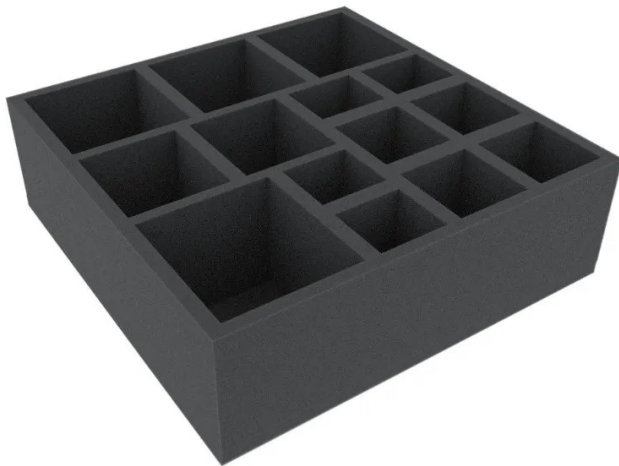

Item no.: 339237

## AF09SET - Foam Tray Set for Mansions of Madness (2. Edition): Expansion - Large Monster

from **18,61 EUR**

Item no.: 339237  
shipping weight: 0.40 kg  
Manufacturer: Feldherr

### Product Description

Foam Tray Set for Mansions of Madness (2. Edition): Expansion - Large Monster

14 large cut-outs for the figures from the two expansions for Mansions of Madness Second Edition. The large miniatures of "Recurring Nightmares" and "Suppressed Memories" fit into the foam tray. The foam insert fits perfectly into the original board game box, or into the Feldherr box LBBG.

Attention! Not suitable for children under 36 months.

The value set contains:

- All figures and products shown in photos are for size comparison only. They are not included in the delivery.

Features:

- Dimension for this board game foam tray is 285 mm x 285 mm x 90 mm.
- fine pored quality foam Made in Germany
- chlorine and acid free
- Made in Germany