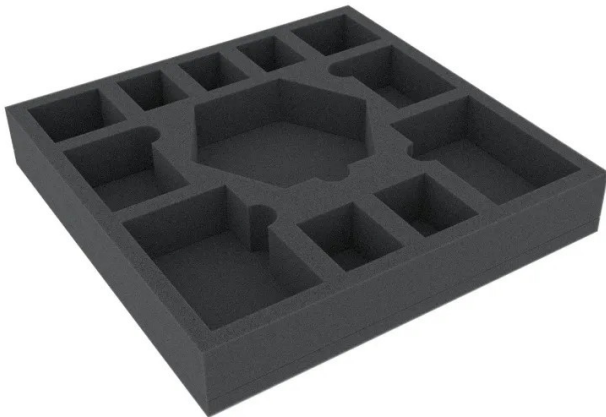

Item no.: 339211

AS07SET - Foam Tray Set for Fallout: New California, Board Game Box

from **9,87 EUR**

Item no.: 339211
shipping weight: 0.20 kg
Manufacturer: Feldherr

Product Description

Foam Tray Set for Fallout: New California, Board Game Box

To keep everything safe and tidy in the box, we have the matching foam set for you.

- The set fits exactly into the original board game box of the expansion 'New California' (ZX03) for 'Fallout: The Board Game'.

A large hexagonal pocket in the middle is reserved for the map tiles. Tokens and quest markers can be sorted into two compartments.

The large game cards, such as Encounter and Quest Cards, get just like the small cards, 2 card slots each. They are all provided with finger-wide recesses for easier removal and are of course also suitable for cards with sleeves.

Features:

- The foam tray has the dimensions: 247 mm x 247 mm x 40 mm total height (30 mm usable height + 10 mm foam base).
- high-quality, fine-pored foam
- chlorine and acid-free
- Made in Germany

Specifications