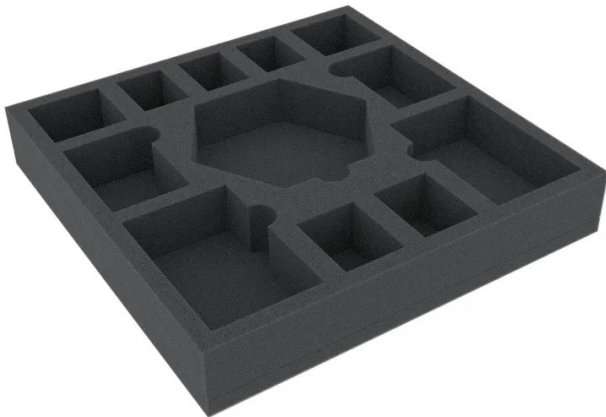

Item no.: 339211

AS07SET - Foam Tray Set for Fallout: New California, Board Game Box

from **9,86 EUR**

Item no.: 339211
shipping weight: 0.20 kg
Manufacturer: Feldherr

Product Description

Foam Tray Set for Fallout: New California, Board Game Box

To keep everything safe and tidy in the box, we have the matching foam set for you.

- The set fits exactly into the original board game box of the expansion 'New California' (ZX03) for 'Fallout: The Board Game'.

A large hexagonal pocket in the middle is reserved for the map tiles. Tokens and quest markers can be sorted into two compartments.

The large game cards, such as Encounter and Quest Cards, get just like the small cards, 2 card slots each. They are all provided with finger-wide recesses for easier removal and are of course also suitable for cards with sleeves.

Features:

- The foam tray has the dimensions: 247 mm x 247 mm x 40 mm total height (30 mm usable height + 10 mm foam base).
- high-quality, fine pored foam
- chlorine and acid-free
- Made in Germany

Specifications