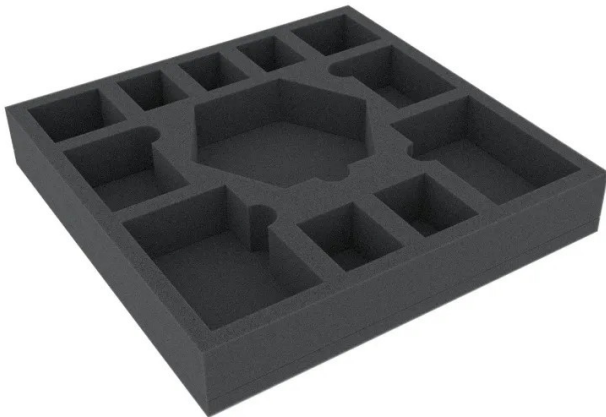

Item no.: 339211

AS07SET - Foam Tray Set for Fallout: New California, Board Game Box

from **9,49 EUR**

Item no.: 339211
shipping weight: 0.20 kg
Manufacturer: Feldherr

Product Description

Foam Tray Set for Fallout: New California, Board Game Box

To keep everything safe and tidy in the box, we have the matching foam set for you.

- The set fits exactly into the original board game box of the expansion 'New California' (ZX03) for 'Fallout: The Board Game'.

A large hexagonal pocket in the middle is reserved for the map tiles. Tokens and quest markers can be sorted into two compartments.

The large game cards, such as Encounter and Quest Cards, get just like the small cards, 2 card slots each. They are all provided with finger-wide recesses for easier removal and are of course also suitable for cards with sleeves.

Features:

- The foam tray has the dimensions: 247 mm x 247 mm x 40 mm total height (30 mm usable height + 10 mm foam base).
- high-quality, fine pored foam
- chlorine and acid-free
- Made in Germany

Specifications