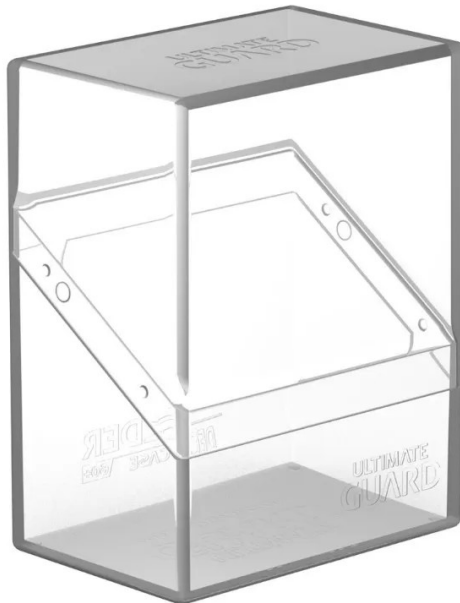

## UGD010887 - Boulder - 60+ Deck Case, Standard Size, Transparent

from **4,42 EUR**

Item no.: 338819  
shipping weight: 0.10 kg  
Manufacturer: Ultimate Guard

### Product Description

Boulder - 60+ Deck Case, Standard Size, Transparent

Get a good grip on your deck with the Boulder(TM)!

Handy and solid deck case with super-easy opening. Holds up to 60 double-sleeved cards.

Attention! Not suitable for children under 36 months.

- Designed for 60 double-sleeved or 80 single-sleeved standard sized cards in Ultimate Guard Sleeves
- Durable and rigid box
- Designed to fit into other Ultimate Guard products: Superhive 550+, Arkhive 400+
- Secure closure

Technical data:

- Dimensions approx.: 76 x 98.5 x 49.9 mm
- Interior dimensions approx.: 68.5 x 93 x 46.5 mm