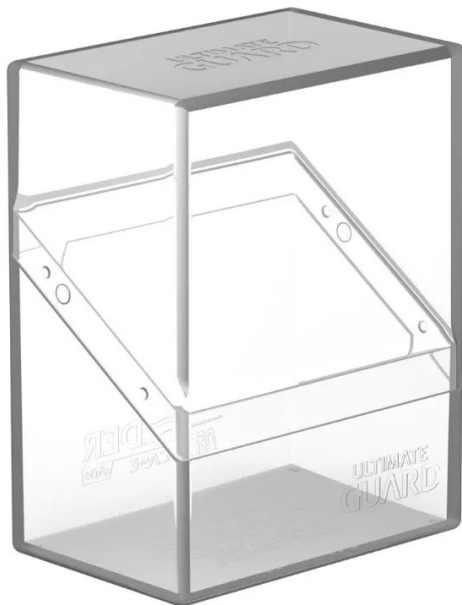

## UGD010887 - Boulder - 60+ Deck Case, Standard Size, Transparent

from **4,60 EUR**

Item no.: 338819  
shipping weight: 0.10 kg  
Manufacturer: Ultimate Guard

### Product Description

Boulder - 60+ Deck Case, Standard Size, Transparent

Get a good grip on your deck with the Boulder(TM)!

Handy and solid deck case with super-easy opening. Holds up to 60 double-sleeved cards.

Attention! Not suitable for children under 36 months.

- Designed for 60 double-sleeved or 80 single-sleeved standard sized cards in Ultimate Guard Sleeves
- Durable and rigid box
- Designed to fit into other Ultimate Guard products: Superhive 550+, Arkhive 400+
- Secure closure

Technical data:

- Dimensions approx.: 76 x 98.5 x 49.9 mm
- Interior dimensions approx.: 68.5 x 93 x 46.5 mm