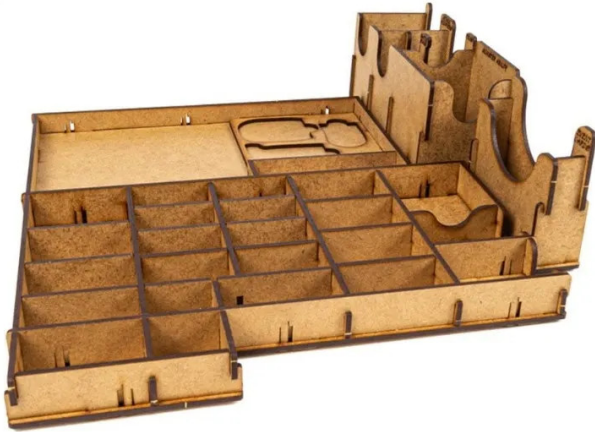

Item no.: 337323

ERA19269 - Insert: Gloomhaven - Jaw of the Lion, made of HDF

from **16,40 EUR**

Item no.: 337323
shipping weight: 0.90 kg
Manufacturer: e-Raptor

Product Description

Insert: Gloomhaven - Jaw of the Lion

e-Raptor Insert is compatible with Gloomhaven - Jaw of the Lion is a perfect accessory designed to organize and improve gameplay of the board game.

Thanks to this insert you can arrange all game components and keep them in order – no more mess on the table while playing. No more looking for necessary elements during the game.

You can hold all your dices, sleeved cards, player markers etc. in one place without being afraid of losing control of the setting. They can be easily accessed and do not take as much space as during the game without an insert.

Also, when the box is closed, the components are still kept in order, ready for setting another game quicker than ever before. The insert is durable and made of high quality HDF. To assemble it, there is no glue required. It allows to hold all components inside the box, including board, player markers and manual.