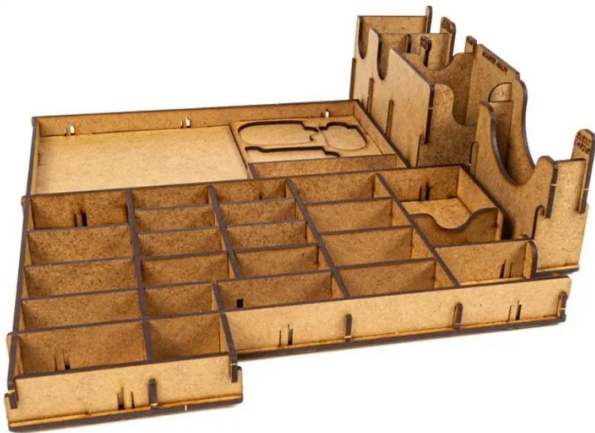

Item no.: 337323

ERA19269 - Insert: Gloomhaven - Jaw of the Lion, made of HDF

from **15,77 EUR**

Item no.: 337323
shipping weight: 0.90 kg
Manufacturer: e-Raptor

Product Description

Insert: Gloomhaven - Jaw of the Lion

e-Raptor Insert is compatible with Gloomhaven - Jaw of the Lion is a perfect accessory designed to organize and improve gameplay of the board game.

Thanks to this insert you can arrange all game components and keep them in order – no more mess on the table while playing. No more looking for necessary elements during the game.

You can hold all your dices, sleeved cards, player markers etc. in one place without being afraid of losing control of the setting. They can be easily accessed and do not take as much space as during the game without an insert.

Also, when the box is closed, the components are still kept in order, ready for setting another game quicker than ever before. The insert is durable and made of high quality HDF. To assemble it, there is no glue required. It allows to hold all components inside the box, including board, player markers and manual.