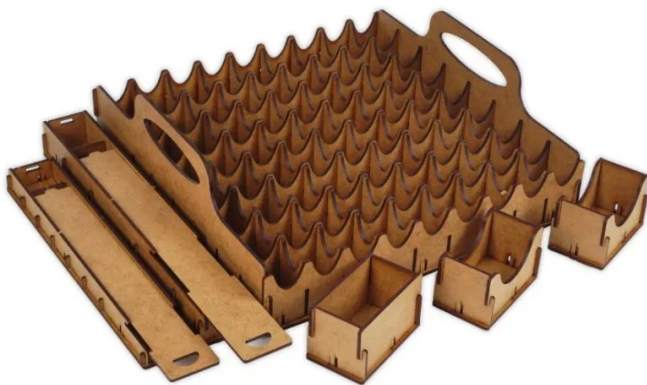

Item no.: 337320

ERA19266 - Insert: Zombicide Black Plague

from **27,31 EUR**

Item no.: 337320
shipping weight: 1.10 kg
Manufacturer: e-Raptor

Product Description

Insert: Zombicide Black Plague

e-Raptor Insert is compatible with Zombicide Black Plague is a perfect accessory designed to organize and improve gameplay of the board game.

Thanks to this insert you can arrange all game components and keep them in order – no more mess on the table while playing. No more looking for necessary elements during the game.

You can hold all your dices, sleeved cards, player markers etc. in one place without being afraid of losing control of the setting. They can be easily accessed and do not take as much space as during the game without an insert.

Also, when the box is closed, the components are still kept in order, ready for setting another game quicker than ever before. The insert is durable and made of high quality HDF. To assemble it, there is no glue required. It allows to hold all components inside the box, including board, player markers and manual.