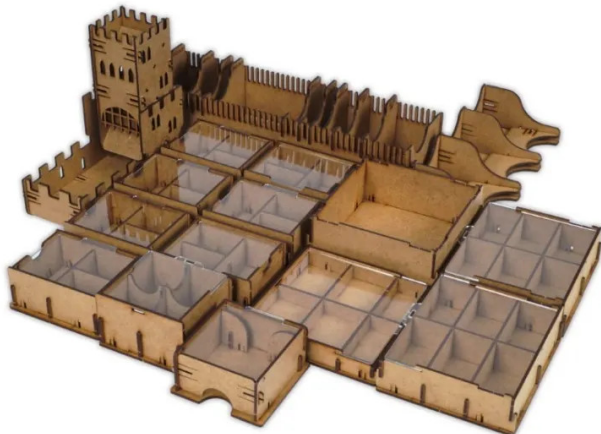

Item no.: 337295

ERA19254 - Insert: Mage Knight Ultimate Edition

from **43,70 EUR**

Item no.: 337295
shipping weight: 3.20 kg
Manufacturer: e-Raptor

Product Description

Insert: Mage Knight Ultimate Edition

e-Raptor Insert compatible with Mage Knight Ultimate Edition is a must have accessory designed to organize and improve the experience of the gameplay.

Thanks to this insert players can arrange all game components and sleeved cards to keep them in order – no more mess on the table while playing. No more looking for necessary elements during the game.

Moreover, when the box is closed, the components are still kept in order, ready for setting another game faster than ever!

The insert is durable and made of high-quality HDF. To assemble it, there is no glue required. It allows players to hold all components inside the box.