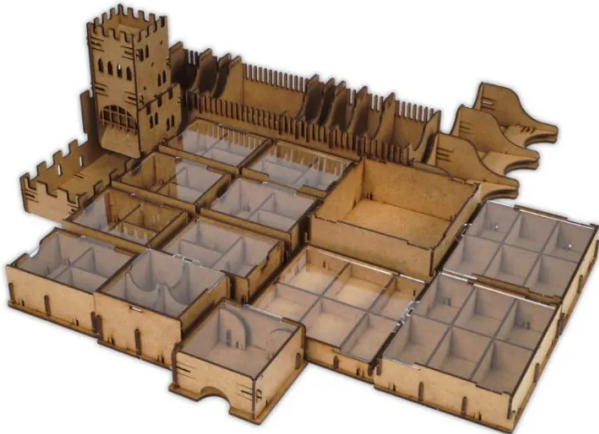

Item no.: 337295

ERA19254 - Insert: Mage Knight Ultimate Edition

from **43,70 EUR**

Item no.: 337295
shipping weight: 3.20 kg
Manufacturer: e-Raptor

Product Description

Insert: Mage Knight Ultimate Edition

e-Raptor Insert compatible with Mage Knight Ultimate Edition is a must have accessory designed to organize and improve the experience of the gameplay.

Thanks to this insert players can arrange all game components and sleeved cards to keep them in order – no more mess on the table while playing. No more looking for necessary elements during the game.

Moreover, when the box is closed, the components are still kept in order, ready for setting another game faster than ever!

The insert is durable and made of high-quality HDF. To assemble it, there is no glue required. It allows players to hold all components inside the box.