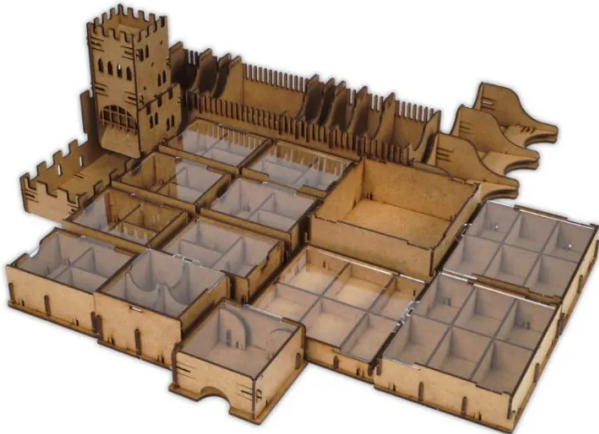

Item no.: 337295

ERA19254 - Insert: Mage Knight Ultimate Edition

from **42,02 EUR**

Item no.: 337295
shipping weight: 3.20 kg
Manufacturer: e-Raptor

Product Description

Insert: Mage Knight Ultimate Edition

e-Raptor Insert compatible with Mage Knight Ultimate Edition is a must have accessory designed to organize and improve the experience of the gameplay.

Thanks to this insert players can arrange all game components and sleeved cards to keep them in order – no more mess on the table while playing. No more looking for necessary elements during the game.

Moreover, when the box is closed, the components are still kept in order, ready for setting another game faster than ever!

The insert is durable and made of high-quality HDF. To assemble it, there is no glue required. It allows players to hold all components inside the box.