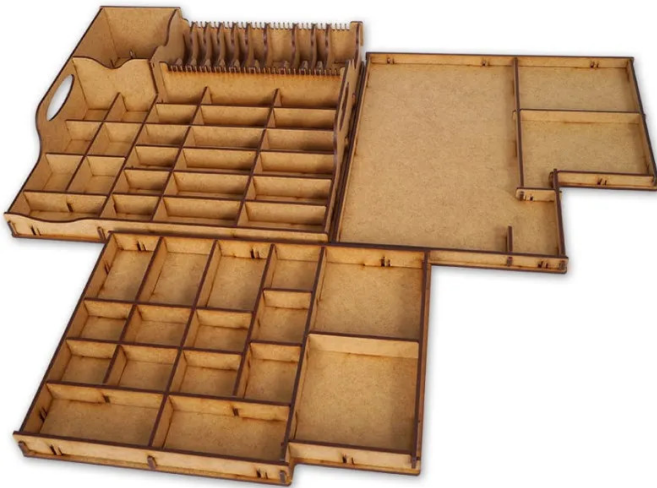

Item no.: 337290

ERA19247 - Insert: Catan + Traders & Barbarians + 5-6 Players Expansions

from **24,51 EUR**

Item no.: 337290
shipping weight: 1.10 kg
Manufacturer: e-Raptor

Product Description

Insert: Catan + Traders & Barbarians + 5-6 Players Expansions

e-Raptor Insert compatible with Catan + Traders & Barbarians + 5-6 Players Expansions is a must have accessory designed to organize and improve the experience of the gameplay.

Thanks to this insert players can arrange all game components and sleeved cards to keep them in order – no more mess on the table while playing. No more looking for necessary elements during the game.

Moreover, when the box is closed, the components are still kept in order, ready for setting another game faster than ever!

The insert is durable and made of high-quality HDF. To assemble it, there is no glue required. It allows players to hold all components inside the box.