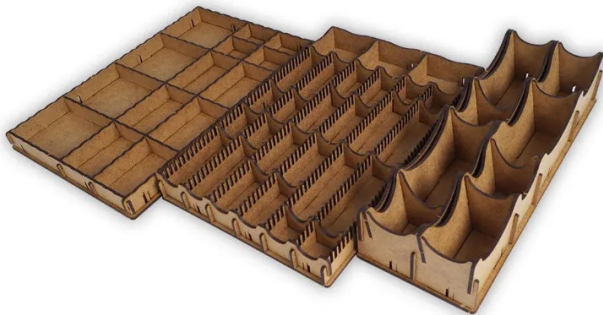

Item no.: 337279

ERA19233 - Insert: Small World + Expansions

22,64 EUR

Item no.: 337279
shipping weight: 1,30 kg
Manufacturer: e-Raptor

Product Description

Insert: Small World + Expansions

e-Raptor Insert compatible with Small World is your must have accessory designed to organize and improve the experience of the gameplay.

Thanks to our insert you can arrange all game components and sleeved cards to keep them in order – no more mess on the table while playing. No more looking for necessary elements during the game.

Moreover, when the box is closed, the components are still kept in order, ready for setting another game faster than ever!

The insert is durable and made of high-quality HDF. To assemble it, there is no glue required. It allows you to hold all components inside the box.

Attention! Not suitable for children under 36 months.