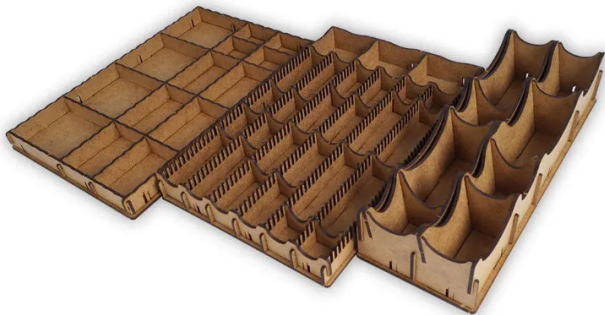

Item no.: 337279

ERA19233 - Insert: Small World + Expansions

22,64 EUR

Item no.: 337279
shipping weight: 1,30 kg
Manufacturer: e-Raptor

Product Description

Insert: Small World + Expansions

e-Raptor Insert compatible with Small World is your must have accessory designed to organize and improve the experience of the gameplay.

Thanks to our insert you can arrange all game components and sleeved cards to keep them in order – no more mess on the table while playing. No more looking for necessary elements during the game.

Moreover, when the box is closed, the components are still kept in order, ready for setting another game faster than ever!

The insert is durable and made of high-quality HDF. To assemble it, there is no glue required. It allows you to hold all components inside the box.

Attention! Not suitable for children under 36 months.