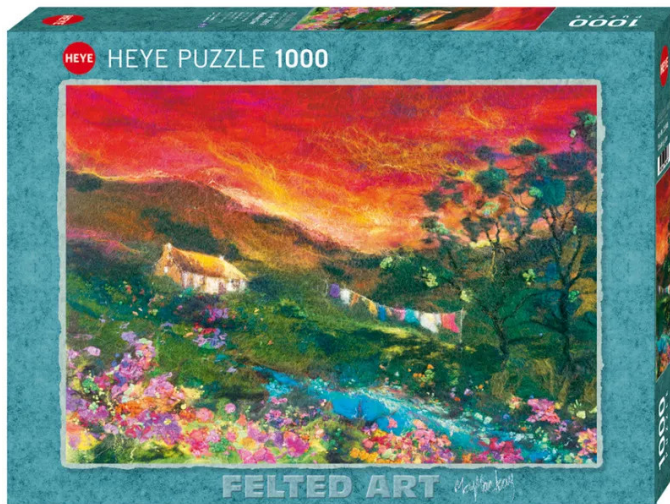

Item no.: 333083

**299163 - Washing Line, Felted Art, 1000 pieces - puzzle size 70.00 x 50.00 cm**

from **13,39 EUR**

Item no.: 333083  
shipping weight: 0.90 kg  
Manufacturer: Heye-Puzzles

### Product Description

Washing Line, Felted Art, 1000 pieces - puzzle size 70.00 x 50.00 cm

It is sensational what Moy Mackay can conjure from felt! Her colourful, atmospheric landscapes of wool fibres and embroideries are true works of art!  
Attention! Not suitable for children under 36 months.