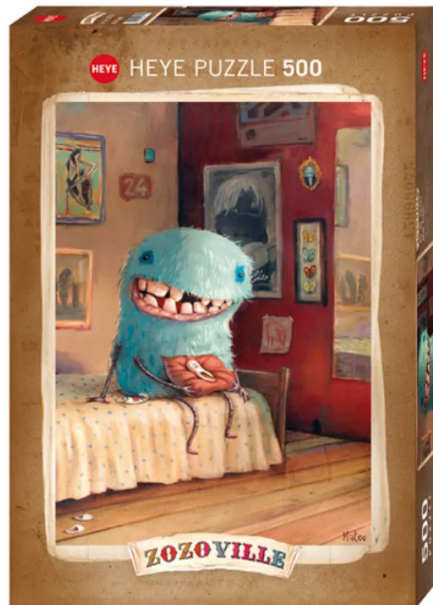

Item no.: 333054

297015 - Milk Tooth, Zozoville, 500 Pieces - Puzzle Size 35,0 x 50,0 cm

from **10,45 EUR**

Item no.: 333054
shipping weight: 0.50 kg
Manufacturer: Heye-Puzzles

Product Description

Milk Tooth, Zozoville, 500 Pieces - Puzzle Size 35,0 x 50,0 cm

Life in Zozoville also includes drastic events, for example, when the first milk tooth is missing. A big moment for little monsters!
Attention! Not suitable for children under 36 months.

Specifications