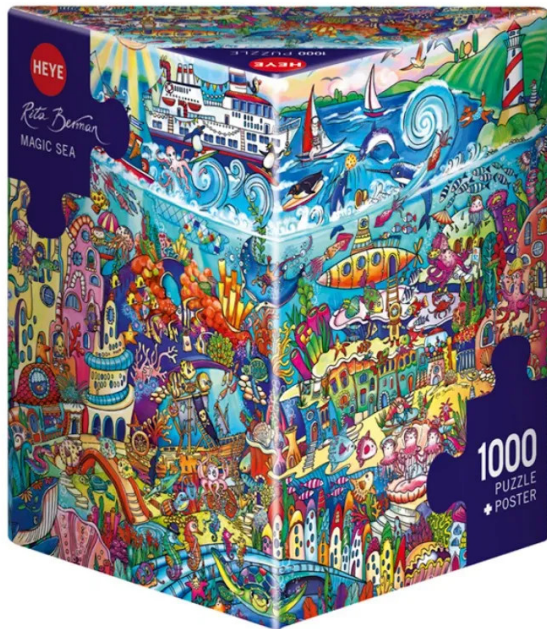

Item no.: 332987

298395 - Magic Sea, Cartoon im Dreieck, 1000 Pieces - Puzzle Size 50 x 70 cm

13,51 EUR

Item no.: 332987
shipping weight: 0.70 kg
Manufacturer: Heye-Puzzles

Product Description

Magic Sea, Cartoon im Dreieck, 1000 Pieces - Puzzle Size 50 x 70 cm

Life under water is colourful and diverse! Especially in Rita Berman's fairytale marine world. Yellow submarine, octopus and pirate ship with treasure included!
Attention! Not suitable for children under 36 months.