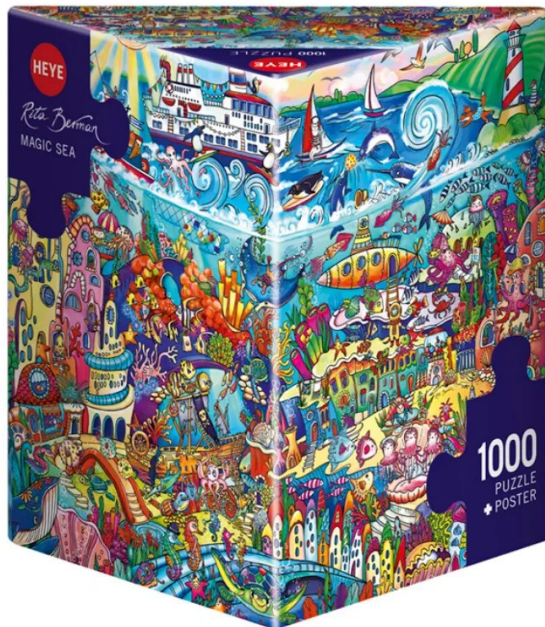

Item no.: 332987

298395 - Magic Sea, Cartoon im Dreieck, 1000 Pieces - Puzzle Size 50 x 70 cm

from **14,25 EUR**

Item no.: 332987
shipping weight: 0.70 kg
Manufacturer: Heye-Puzzles

Product Description

Magic Sea, Cartoon im Dreieck, 1000 Pieces - Puzzle Size 50 x 70 cm

Life under water is colourful and diverse! Especially in Rita Berman's fairytale marine world. Yellow submarine, octopus and pirate ship with treasure included!
Attention! Not suitable for children under 36 months.