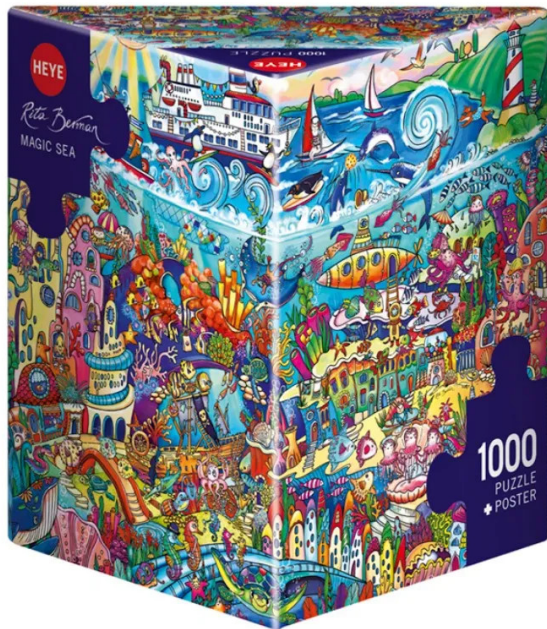

Item no.: 332987

**298395 - Magic Sea, Cartoon im Dreieck, 1000 Pieces - Puzzle Size 50 x 70 cm**

from **14,25 EUR**

Item no.: 332987  
shipping weight: 0.70 kg  
Manufacturer: Heye-Puzzles

**Product Description**

Magic Sea, Cartoon im Dreieck, 1000 Pieces - Puzzle Size 50 x 70 cm

Life under water is colourful and diverse! Especially in Rita Berman's fairytale marine world. Yellow submarine, octopus and pirate ship with treasure included!  
Attention! Not suitable for children under 36 months.