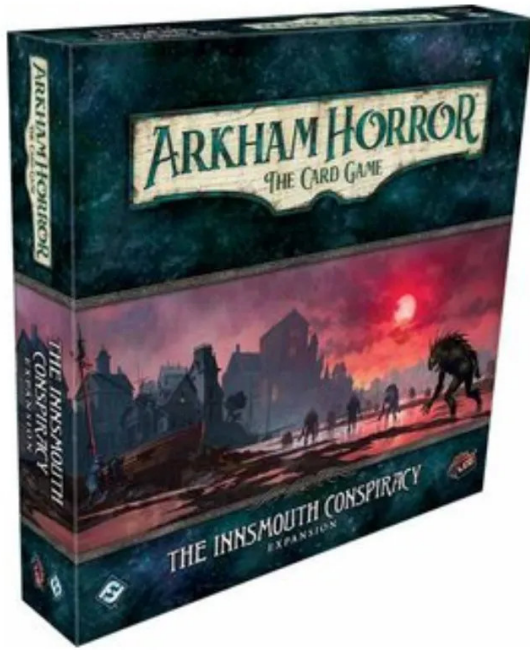

## FFGD1152 - The Innsmouth Conspiracy: Arkham Horror: LCG (DE Expansion)

from **23,43 EUR**

Item no.: 333920

shipping weight: 0.20 kg

Manufacturer: Fantasy Flight Games

### Product Description

The Innsmouth Conspiracy - Expansion for: Arkham Horror: LCG (DE), for 1 - 2 players, ages 14+

Not far from Arkham is the run-down and weathered town of Innsmouth on the Atlantic coast. An aura of decline and decay hangs over the city like the mist of the ocean, from the strangely glowing windows of Gilman House to the abandoned and overturning Fish Street Bridge. Beyond the city limits, the Innsmouth coastline is dotted with semi-flooded tidal tunnels and unnatural coves. Who knows what strange, abyssal trinkets you might find among the fish skeletons and rotting seaweed?

The Innsmouth Conspiracy invites you to take your first steps in a spinning, time-jumping story, starting with the first two campaign scenarios included in this expansion. From the heart of Innsmouth itself to the haunted coastline and beyond, these scenarios are the prelude to an adventure that will unfold in the following six Mythos Packs. Far from including just two new scenarios, however, the Innsmouth Conspiracy brings five new investigators to the table with an undersea treasure trove of player cards that support new types of decks ... along with a new mechanic that players can dig into can bite into it, including keys, flood, blessing and curse tokens!