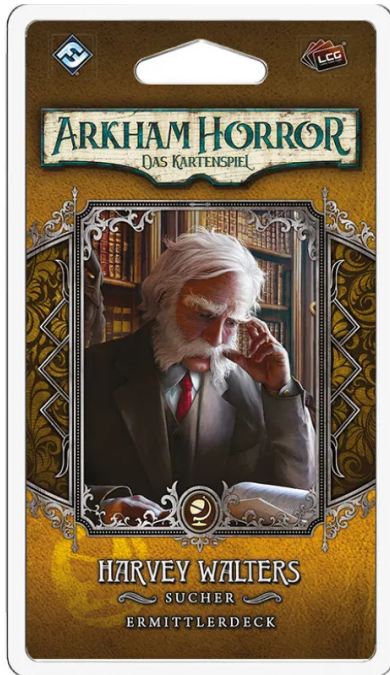

Item no.: 333916

FFGD1148 - Harvey Walters Investigator Deck: Arkham Horror: LCG (DE Expansion)

from **13,74 EUR**

Item no.: 333916
shipping weight: 0.10 kg
Manufacturer: Fantasy Flight Games

Product Description

Harvey Walters Investigator Deck - Expansion for: Arkham Horror: The Card Game LCG (DE), ages 14+

Slip into the role of Harvey Walters, the professor: Draws fast lots of cards and use your increased hand card limit to solve arcane mysteries.

Includes a ready-to-play investigator deck for the Seeker class and 26 improvements for the campaign game. The cards in the investigator deck can also be used to adapt and change existing decks.

To play you need a basic game Arkham Horror: The Card Game.