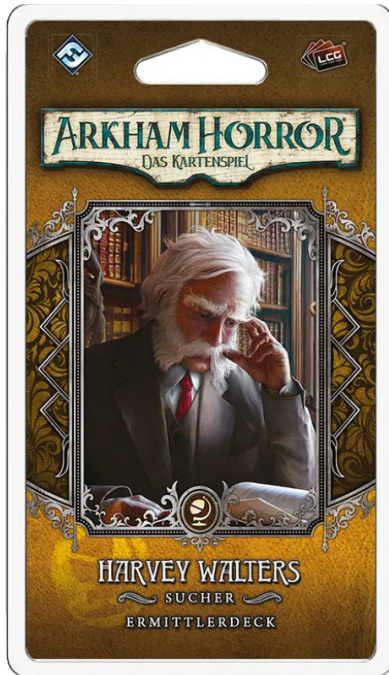

Item no.: 333916

## FFGD1148 - Harvey Walters Investigator Deck: Arkham Horror: LCG (DE Expansion)

from **13,21 EUR**

Item no.: 333916  
shipping weight: 0.10 kg  
Manufacturer: Fantasy Flight Games

### Product Description

Harvey Walters Investigator Deck - Expansion for: Arkham Horror: The Card Game LCG (DE), ages 14+

Slip into the role of Harvey Walters, the professor: Draws fast lots of cards and use your increased hand card limit to solve arcane mysteries.